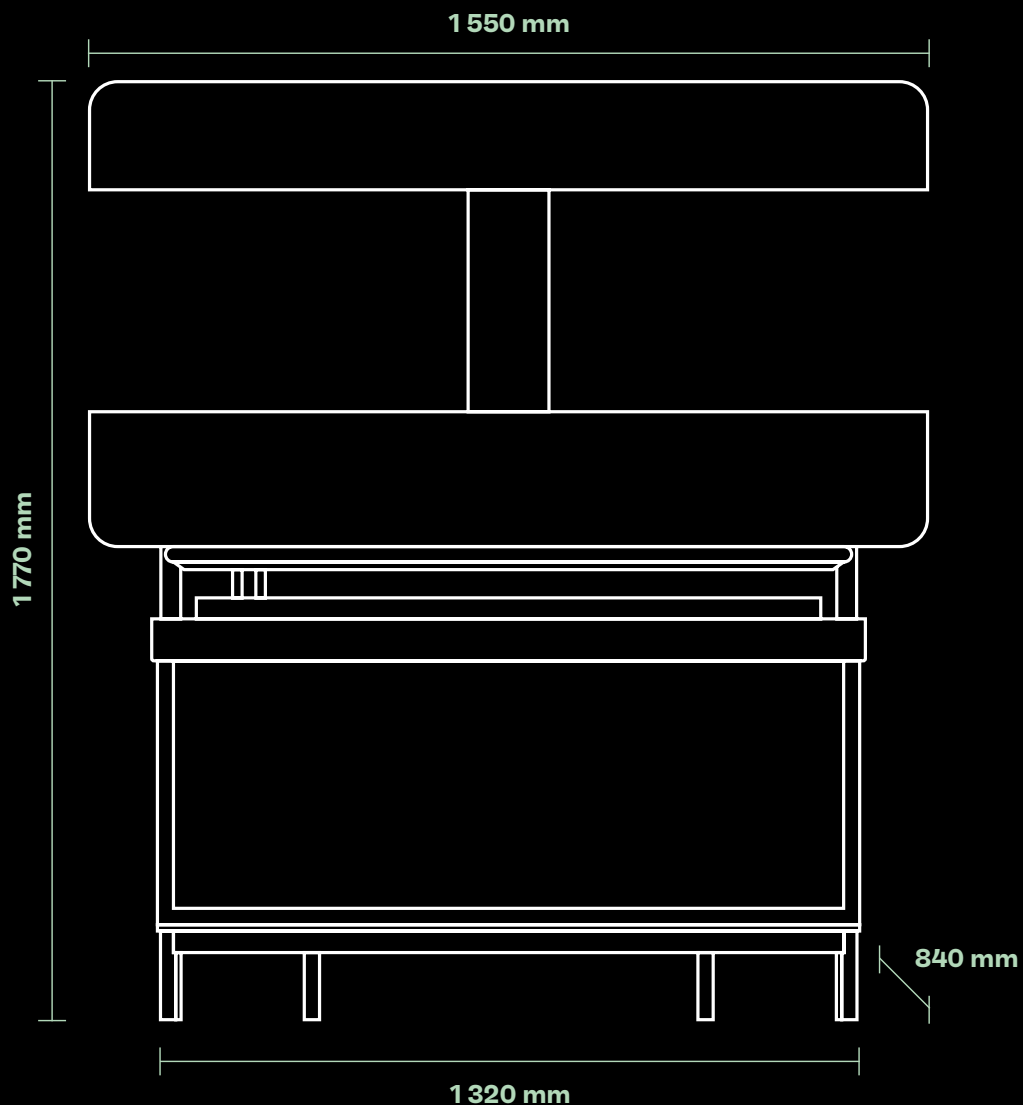

SOLU

by **INNAGROW**

Technical facts

AQUARIUM

| | |
|--|--------|
| Width | 130 cm |
| Height | 56 cm |
| — water level at 49 cm | |
| Depth | 36 cm |
| Water capacity | 215 l |
| Total amount of water (sump tank included) | 355 l |

WEIGHT

| | |
|--------------|--------|
| empty | 145 kg |
| at full load | 640 kg |

MAXIMUM POWER CONSUMPTION

| | |
|---------------------------|--------|
| Grow bed lighting (timer) | 2x40 w |
| Aquarium lighting (timer) | 30 w |
| Water pump | 15 w |
| Heater (thermostat) | 150 w |

Technical requirement: one power socket (100–240 VAC, 8.0 A, 50–60 Hz). InnaGrow Solu can be plugged into a wall socket. Power cord (5 meters) is led out of the bottom of the indoor garden unit.

For more product information and 3D models: